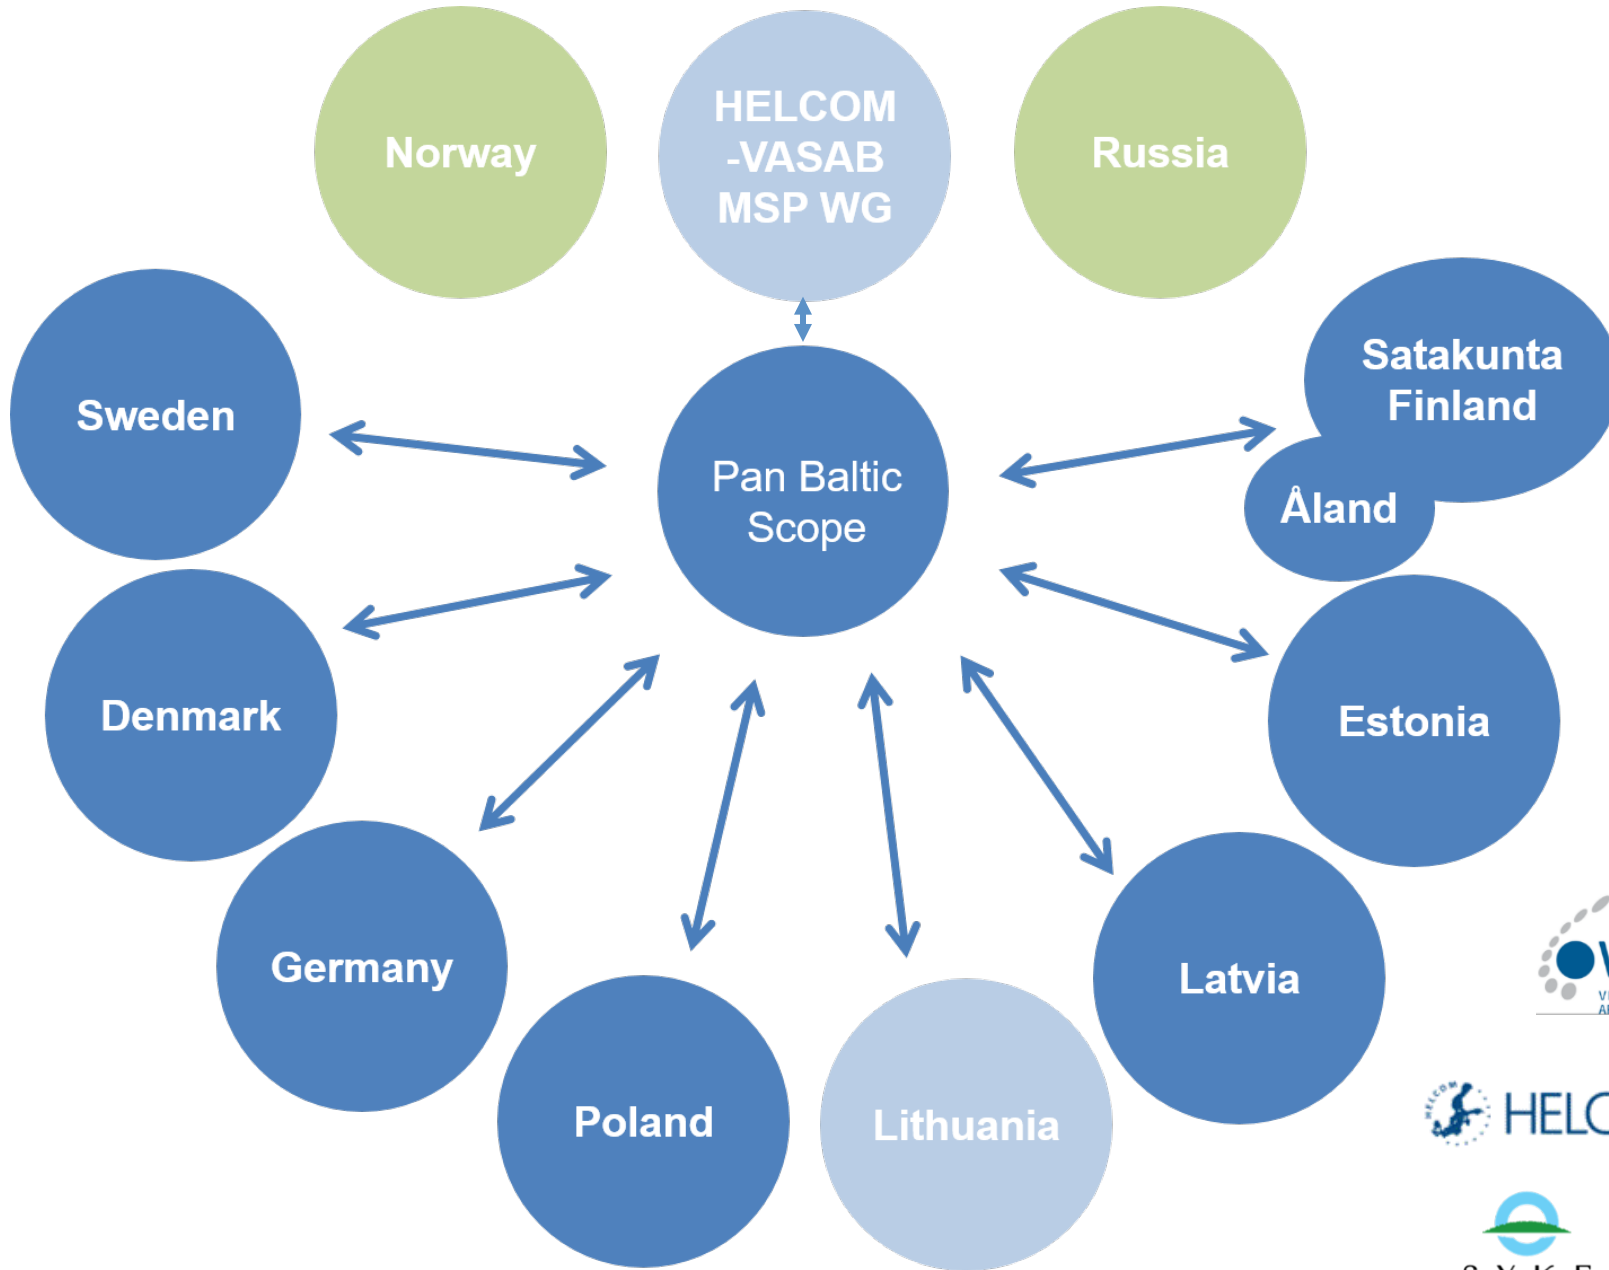

# Towards better alignments of marine spatial plans in the Baltic Sea Region

Dr. Ingela Isaksson

Swedish Agency for Marine and Water Management

[www.panbalticscope.eu](http://www.panbalticscope.eu) [www.balticscope.eu](http://www.balticscope.eu)

IOC-UNESCO – EC DG Mare  
MSP Forum, Brussels 24 May 2018

Swedish Agency for Marine and Water Management

DANISH MARITIME AUTHORITY

SYKE

Co-funded by the European Maritime and Fisheries Fund of the European Union