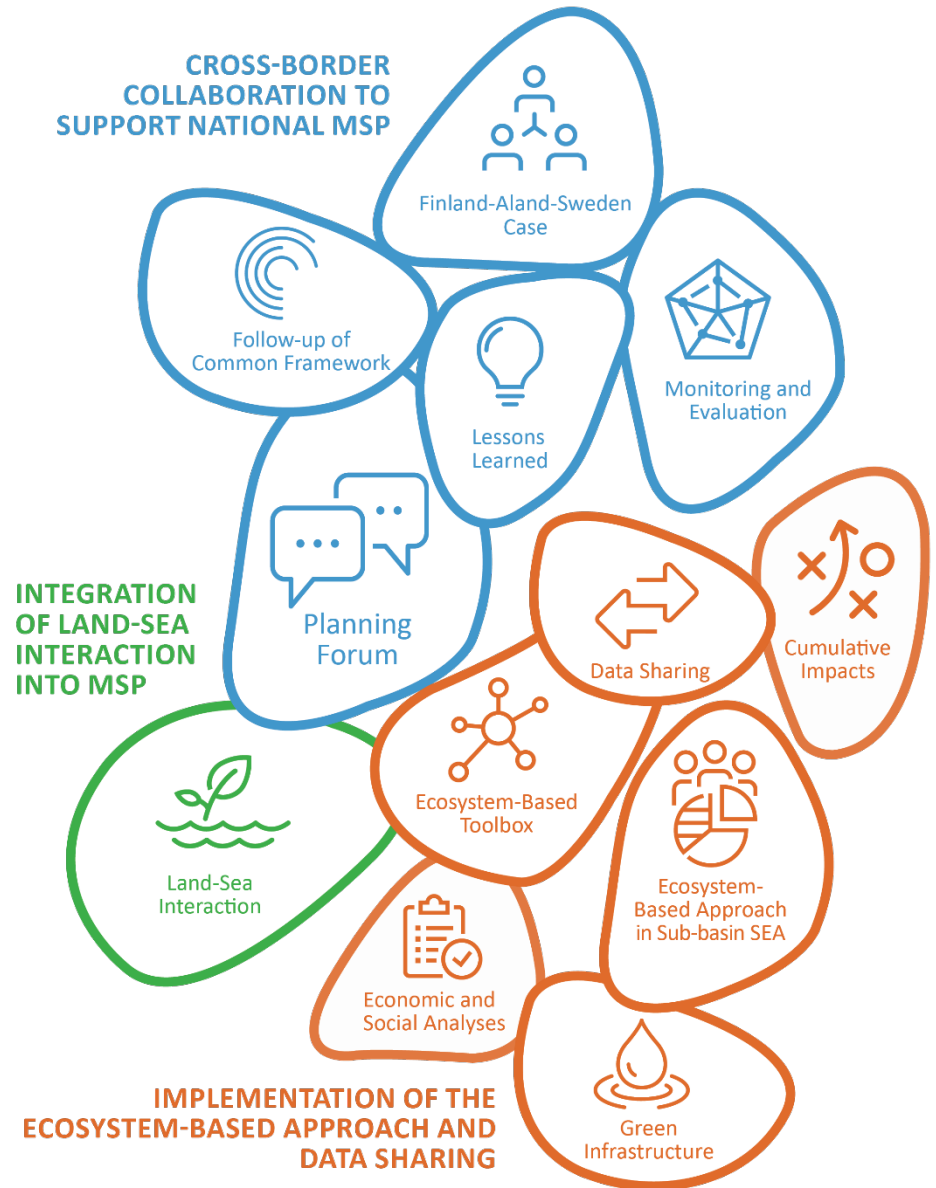

Filling the gaps